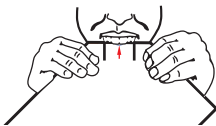

Print this page and fold back right bottom corner of sheet along the dotted line.

2

Using a mirror, slide the paper between your teeth. Position center line between your two front teeth.

3